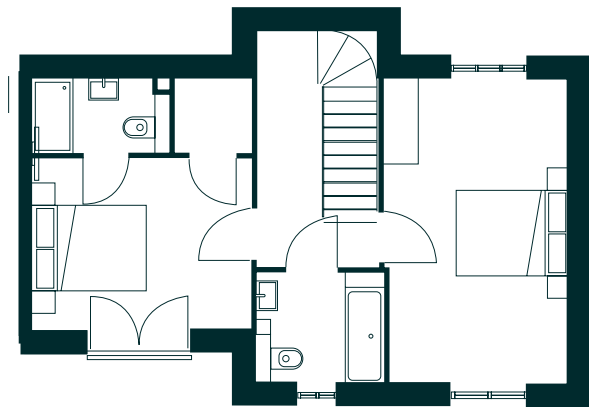

The Hamilton Villas

VILLA 01

Ground Floor	FT		INCHES	
	W	L	W	L
Kitchen & Dining	14	11	176	129
Living	15	13	176	151

First Floor	FT		INCHES	
	W	L	W	L
Bedroom 1	10	13	121	151
Bedroom 1 En-Suite	4	7	53	85
Bedroom 2	18	11	212	130
Bathroom	6	7	77	85

Second Floor	FT		INCHES	
	W	L	W	L
Study	15	15	177	178
Bedroom 3	10	13	121	151
Bedroom 3 En-Suite	4	7	53	85

Ground Floor

First Floor

Second Floor