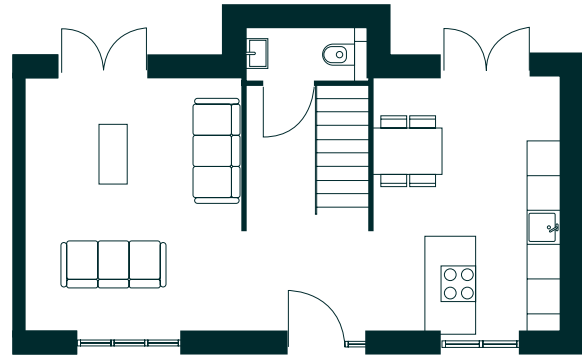

The Hamilton Villas

VILLA 01

Ground Floor	FT		INCHES	
	W	L	W	L
Kitchen & Dining	14	11	176	129
Living	15	13	176	151

First Floor	FT		INCHES	
	W	L	W	L
Bedroom 1	10	13	121	151
Bedroom 1 En-Suite	4	7	53	85
Bedroom 2	18	11	212	130
Bathroom	6	7	77	85

Second Floor	FT		INCHES	
	W	L	W	L
Study	15	15	177	178
Bedroom 3	10	13	121	151
Bedroom 3 En-Suite	4	7	53	85

Ground Floor

First Floor

Second Floor