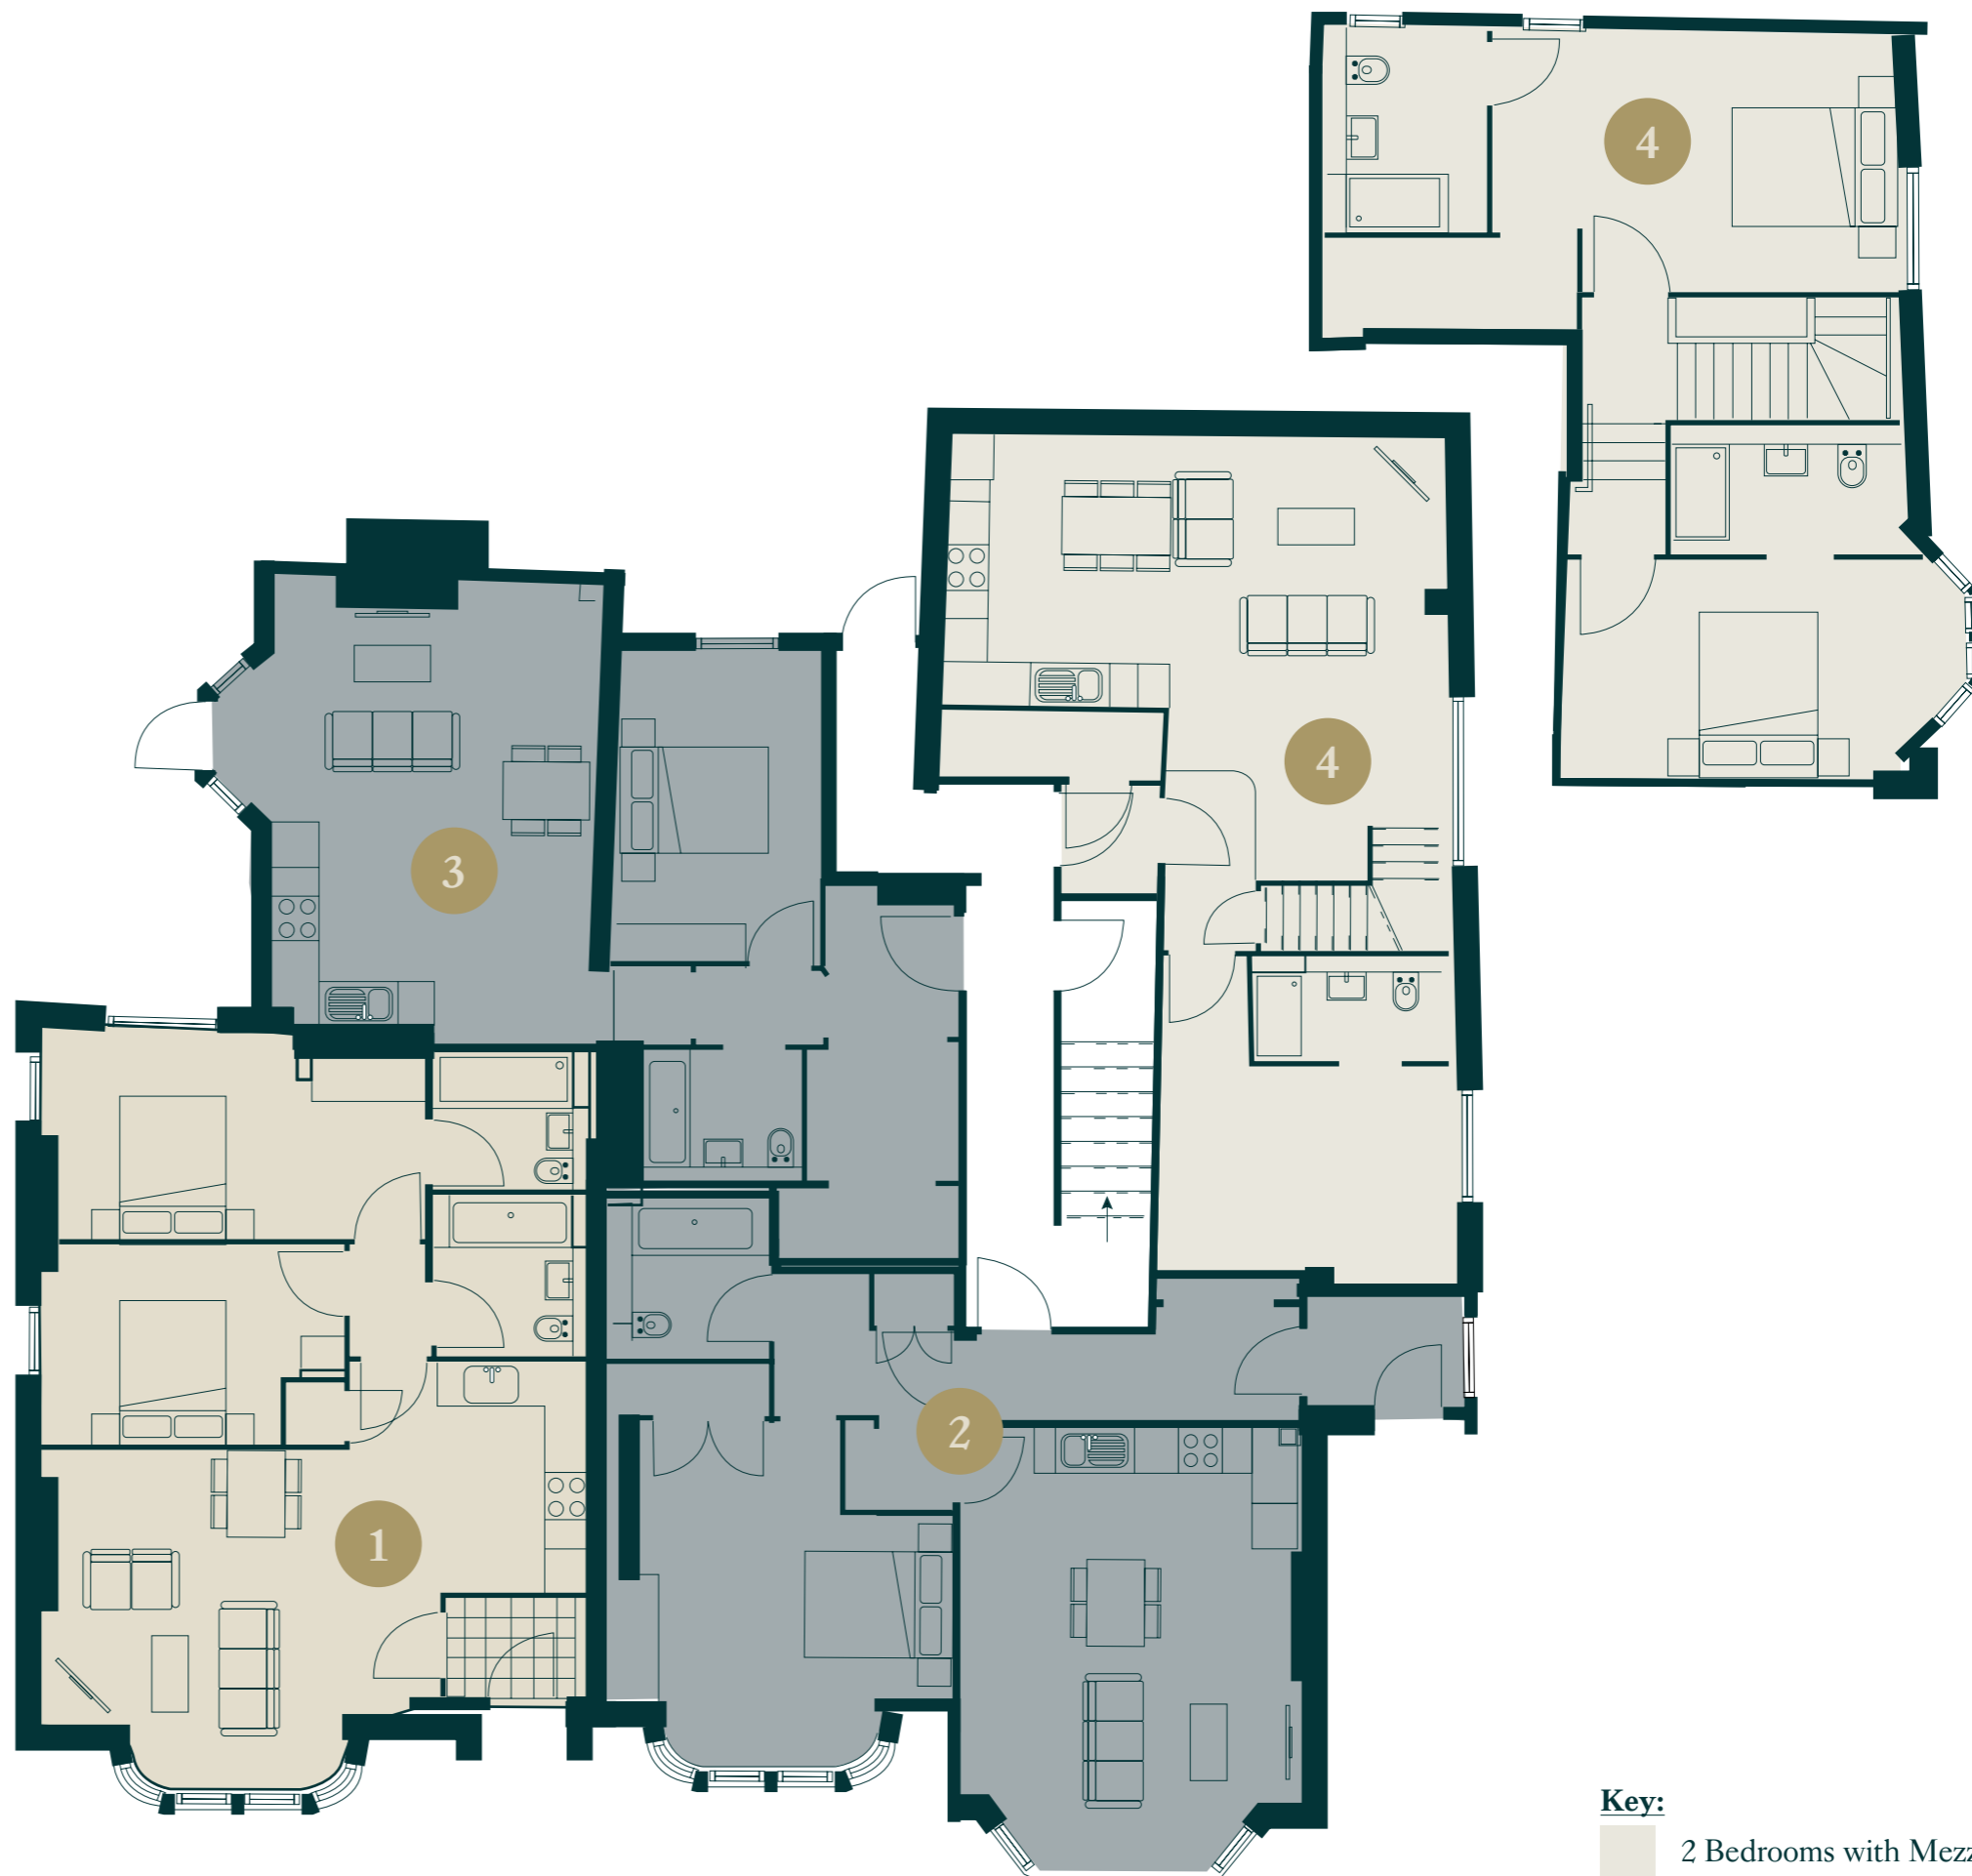

Ground Floor

Apartments 1, 2, 3 & 4

APARTMENT O1 | 753 sq ft

	FT		INCHES	
	W	L	W	L
Kitchen & Living	24	16	291	187
Bedroom 1	17	9	203	106
Bedroom 2	10	9	124	108
Bathroom	7	6	81	76

APARTMENT O2 | 624 sq ft

	FT		INCHES	
	W	L	W	L
Kitchen & Living	15	20	181	239
Bedroom 1	16	15	187	183
Bathroom	7	6	81	77

APARTMENT O3 | 613 sq ft

	FT		INCHES	
	W	L	W	L
Kitchen & Living	20	71	244	198
Bedroom 1	10	13	117	160
Study	10	7	118	81
Bathroom	7	6	85	75

APARTMENT O4 | 1184 sq ft

	FT		INCHES	
	W	L	W	L
Kitchen & Living	22	20	264	240
Bedroom 1	13	8	151	96
Bedroom 2	14	9	162	102
Bathroom	10	3	119	35
Room 3	13	10	158	116
Room 3 En suite	9	5	102	55

Key:

- 2 Bedrooms with Mezzanine
- 2 Bedrooms
- 1 Bedroom

* Measurements are provided as an estimate for guidance purpose only.